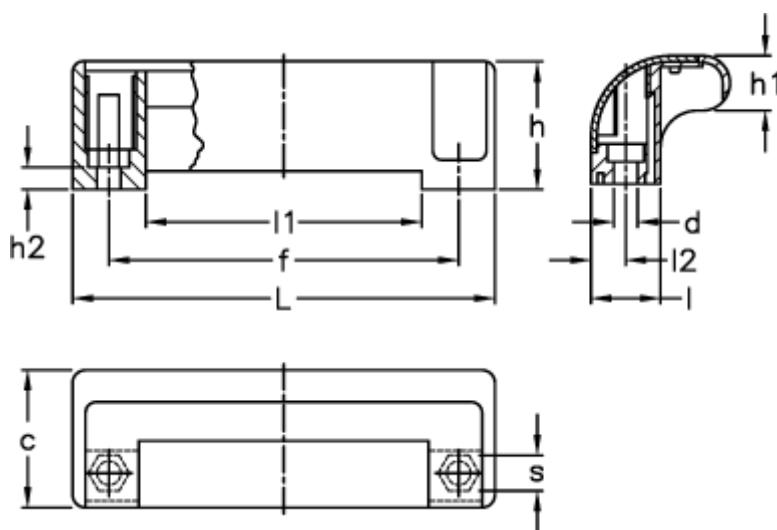

Article number: 2304138513

Description: E+G Guard safety handle
M.990/115 EH-6 Grey

Measures

c = 37.5

d = 6.5

f = 95,5 +/-0,5

h = 35

h1 = 15

h2 = 6

l = 19

L = 115

l1 = 75.5

l2 = 9.5

s = 10